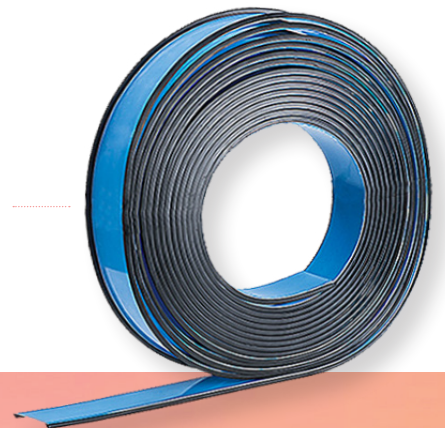

### Roll Lens Optic

Easily install up to 150' without a seam

CORNERS ALSO AVAILABLE

ADDITIONAL MOUNTING OPTIONS: Recessed, Pendant and Wall

Contact a representative to begin specifying now.